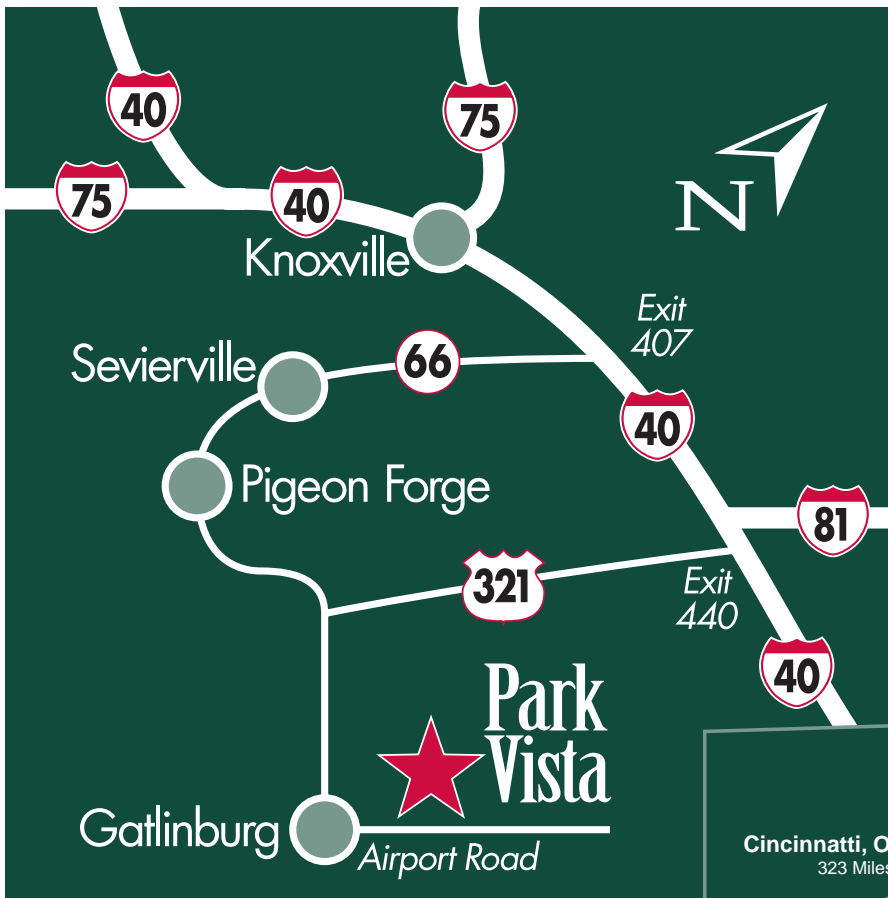

MAP AND DIRECTIONS

GATLINBURG, TN: From interstate highway I-40 take Exit 407 (Sevierville) to TN Route 66 South, and continue to US-441 South. Follow US-441 to park. In Downtown Gatlinburg, turn left at traffic light number 8.

TOWNSEND, TN: From interstate highway I-40 in Knoxville - Exit 386B US-129 South to Alcoa/Maryville. At Maryville proceed on US-321 North through Townsend. Continue straight on TN Highway 73 into the park. In Downtown Gatlinburg, turn right at traffic light number 8.

CHEROKEE, NC: From I-40, take US Route 19 West through Maggie Valley. Proceed to US-441 North at Cherokee into the park. From Atlanta and points south: follow US-441 and 23 North. US-441 leads to the park. In Downtown Gatlinburg, turn left at traffic light number 8.